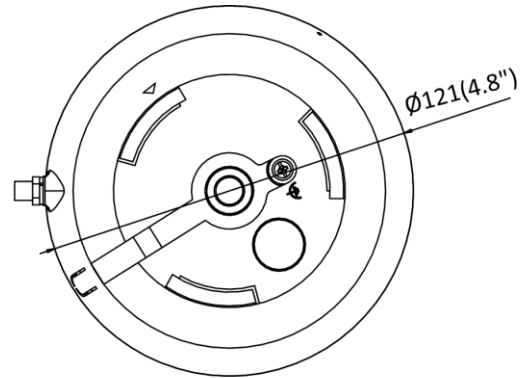

H.265+

Main stream supports

▪ Dimension

Unit: mm(inch)

▪ Available Model

DS-2CD2121G1-IDW1(2.8 mm, 4 mm)

Distributed by

ventas@rosarioseguridad.com.ar
[rosarioseguridadok](#)
+54 9 341 6708000
[Rosario Seguridad](#)
[Rosario Seguridad](#)

Grupo Instaladores

<https://www.facebook.com/groups/591852618012744/>
+54 9 341 6591429
+54 9 341 4577532

Avenida Presidente Perón 3998 - Rosario - Santa Fe - Argentina

HIKVISION®

Headquarters

No.555 Qianmo Road, Binjiang District,
Hangzhou 310051, China
T +86-571-8807-5998
overseasbusiness@hikvision.com

Hikvision USA
T +1-909-895-0400
sales.usa@hikvision.com

Hikvision Europe
T +31-23-5542770
sales.eu@hikvision.com

Hikvision UK & Ireland
T +01628-902140
sales.uk@hikvision.com

Hikvision UAE
T +971-4-4432090
salesme@hikvision.com

Hikvision Russia
T +7-495-669-67-99
saleru@hikvision.com

Hikvision Australia
T +61-2-8599-4233
salesau@hikvision.com

Hikvision Italy
T +39-0438-6902
info.it@hikvision.com

Hikvision South Africa
Tel: +27 (10) 0351172
sale.africa@hikvision.com

Hikvision Singapore
T +65-6684-4718
sg@hikvision.com

Hikvision Korea
T +82-(0)31-731-8817
sales.korea@hikvision.com

Hikvision India
T +91-22-28469900
sales@pramahikvision.com

Hikvision Brazil
T +55 11 3318-0050
Latam.support@hikvision.com

Hikvision France
T +33(0)1-85-330-450
info.fr@hikvision.com

Hikvision Spain
T +34-91-737-16-55
info.es@hikvision.com

Hikvision Poland
T +48-22-460-01-50
info.pl@hikvision.com

Hikvision Canada
T +1-866-200-6690
sales.canada@hikvision.com

Hikvision Turkey
T +90 (216)521 7070- 7074
sales.tr@hikvision.com

Hikvision Kazakhstan
T +7-727-9730667
nikia.panfilov@hikvision.ru

Hikvision Tashkent
T +99-87-1238-9438
uzb@hikvision.ru

Hikvision Indonesia
T +62-21-2933759
Sales.Indonesia@hikvision.com

Hikvision Thailand
T +662-275-9949
sales.thailand@hikvision.com

Hikvision Malaysia
T +601-7652-2413
sales.my@hikvision.com

Hikvision Vietnam
T +84-974270888
sales.vt@hikvision.com

Hikvision Hong Kong
T +852-2151-1761
info.hk@hikvision.com

Hikvision Colombia
sales.colombia@hikvision.com