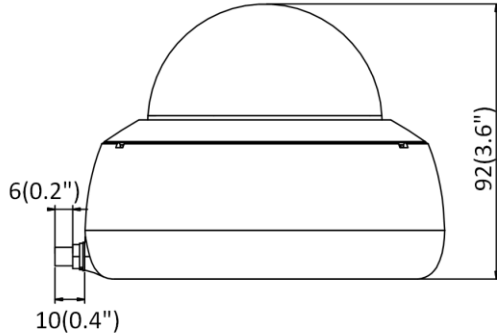

H.265+

Main stream supports

▪ Dimension

Unit: mm(inch)

▪ Available Model

DS-2CD2121G1-IDW1(2.8 mm, 4 mm)

Distributed by

ventas@rosarioseguridad.com.ar
[rosarioseguridadok](#)
+54 9 341 6708000
[Rosario Seguridad](#)
[Rosario Seguridad](#)

Grupo Instaladores

<https://www.facebook.com/groups/591852618012744/>
+54 9 341 6591429
+54 9 341 4577532

Avenida Presidente Perón 3998 - Rosario - Santa Fe - Argentina

HIKVISION®

Headquarters

No.555 Qianmo Road, Binjiang District,
Hangzhou 310051, China
T +86-571-8807-5998
overseasbusiness@hikvision.com

Hikvision USA
T +1-909-895-0400
sales.usa@hikvision.com

Hikvision Europe
T +31-23-5542770
sales.eu@hikvision.com

Hikvision UK & Ireland
T +01628-902140
sales.uk@hikvision.com

Hikvision UAE
T +971-4-4432090
salesme@hikvision.com

Hikvision Russia
T +7-495-669-67-99
saleru@hikvision.com

Hikvision Australia
T +61-2-8599-4233
salesau@hikvision.com

Hikvision Italy
T +39-0438-6902
info.it@hikvision.com

Hikvision South Africa
Tel: +27 (10) 0351172
sale.africa@hikvision.com

Hikvision Singapore
T +65-6684-4718
sg@hikvision.com

Hikvision Korea
T +82-(0)31-731-8817
sales.korea@hikvision.com

Hikvision India
T +91-22-28469900
sales@pramahikvision.com

Hikvision Brazil
T +55 11 3318-0050
Latam.support@hikvision.com

Hikvision France
T +33(0)1-85-330-450
info.fr@hikvision.com

Hikvision Spain
T +34-91-737-16-55
info.es@hikvision.com

Hikvision Poland
T +48-22-460-01-50
info.pl@hikvision.com

Hikvision Canada
T +1-866-200-6690
sales.canada@hikvision.com

Hikvision Turkey
T +90 (216)521 7070- 7074
sales.tr@hikvision.com

Hikvision Kazakhstan
T +7-727-9730667
nikia.panfilov@hikvision.ru

Hikvision Tashkent
T +99-87-1238-9438
uzb@hikvision.ru

Hikvision Indonesia
T +62-21-2933759
Sales.Indonesia@hikvision.com

Hikvision Thailand
T +662-275-9949
sales.thailand@hikvision.com

Hikvision Malaysia
T +601-7652-2413
sales.my@hikvision.com

Hikvision Vietnam
T +84-974270888
sales.vt@hikvision.com

Hikvision Hong Kong
T +852-2151-1761
info.hk@hikvision.com

Hikvision Colombia
sales.colombia@hikvision.com